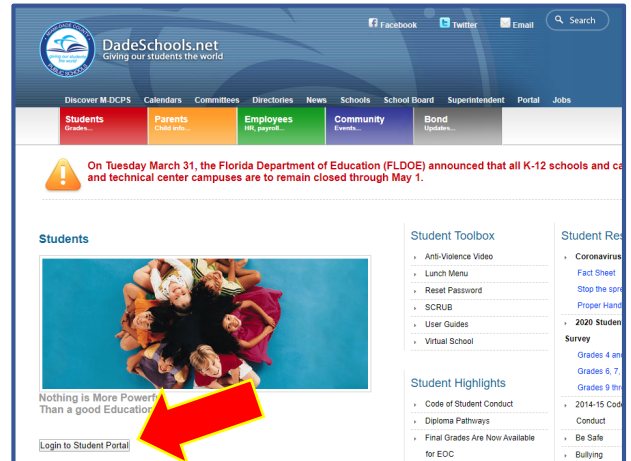

# STUDENT PORTAL NAVIGATION AND ACCESSING MY SCHOOL ONLINE GUIDE

## Logging onto the Student Portal

**1.** Go to [www.dadeschools.net](http://www.dadeschools.net) and Click on the Students Tab

**2.** Click the [Login to Student Portal](#) Button

**3.** Type in your Username (Student Portal ID#) and Password