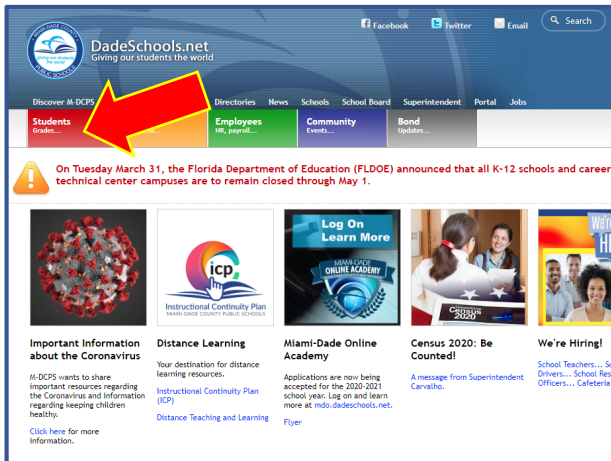

# STUDENT PORTAL NAVIGATION AND ACCESSING MY SCHOOL ONLINE GUIDE

## Logging onto the Student Portal

**1.** Go to [www.dadeschools.net](http://www.dadeschools.net) and Click on the Students Tab

**2.** Click the [Login to Student Portal](#) Button

**3.** Type in your Username (Student Portal ID#) and Password